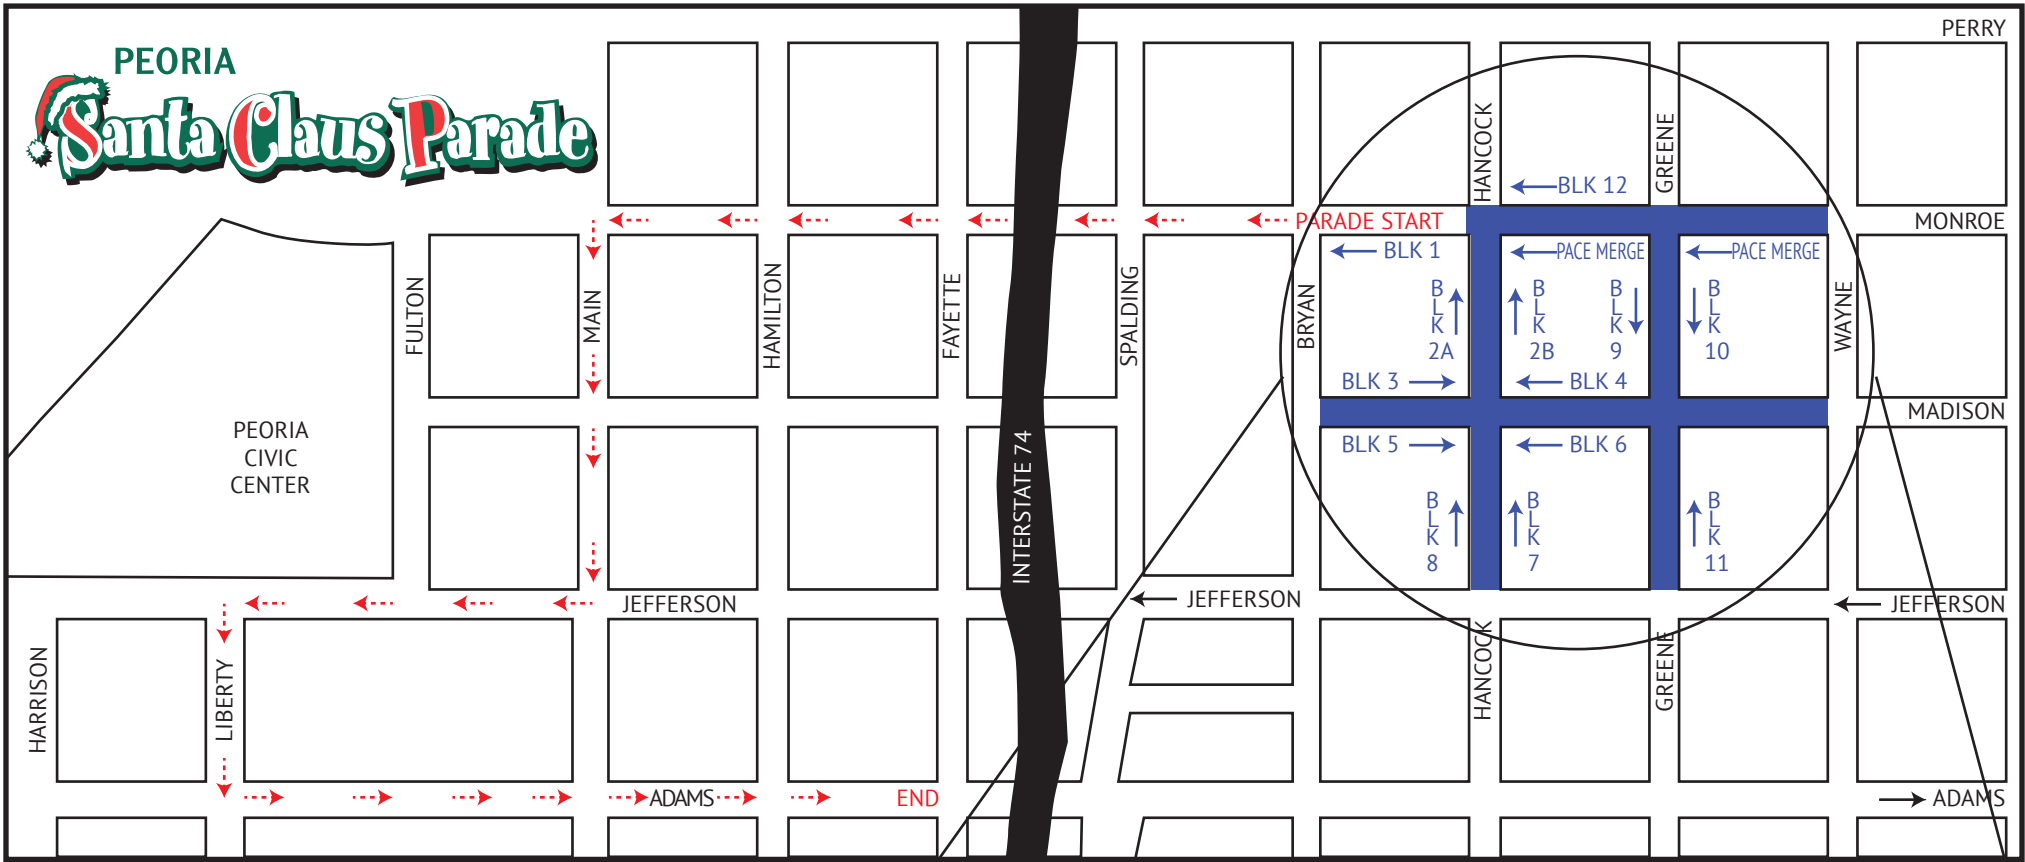

# PEORIA Santa Claus Parade

## DRIVER'S - PLEASE NOTE:

When arriving at the staging area, please pay attention to which block and unit number you are assigned. The Block # determines which side of the street you are on. The Unit # determines how many units are ahead of you for positioning on that block. Please leave a driver or a phone number with your vehicle in case organizers need to move your position as the block fills.