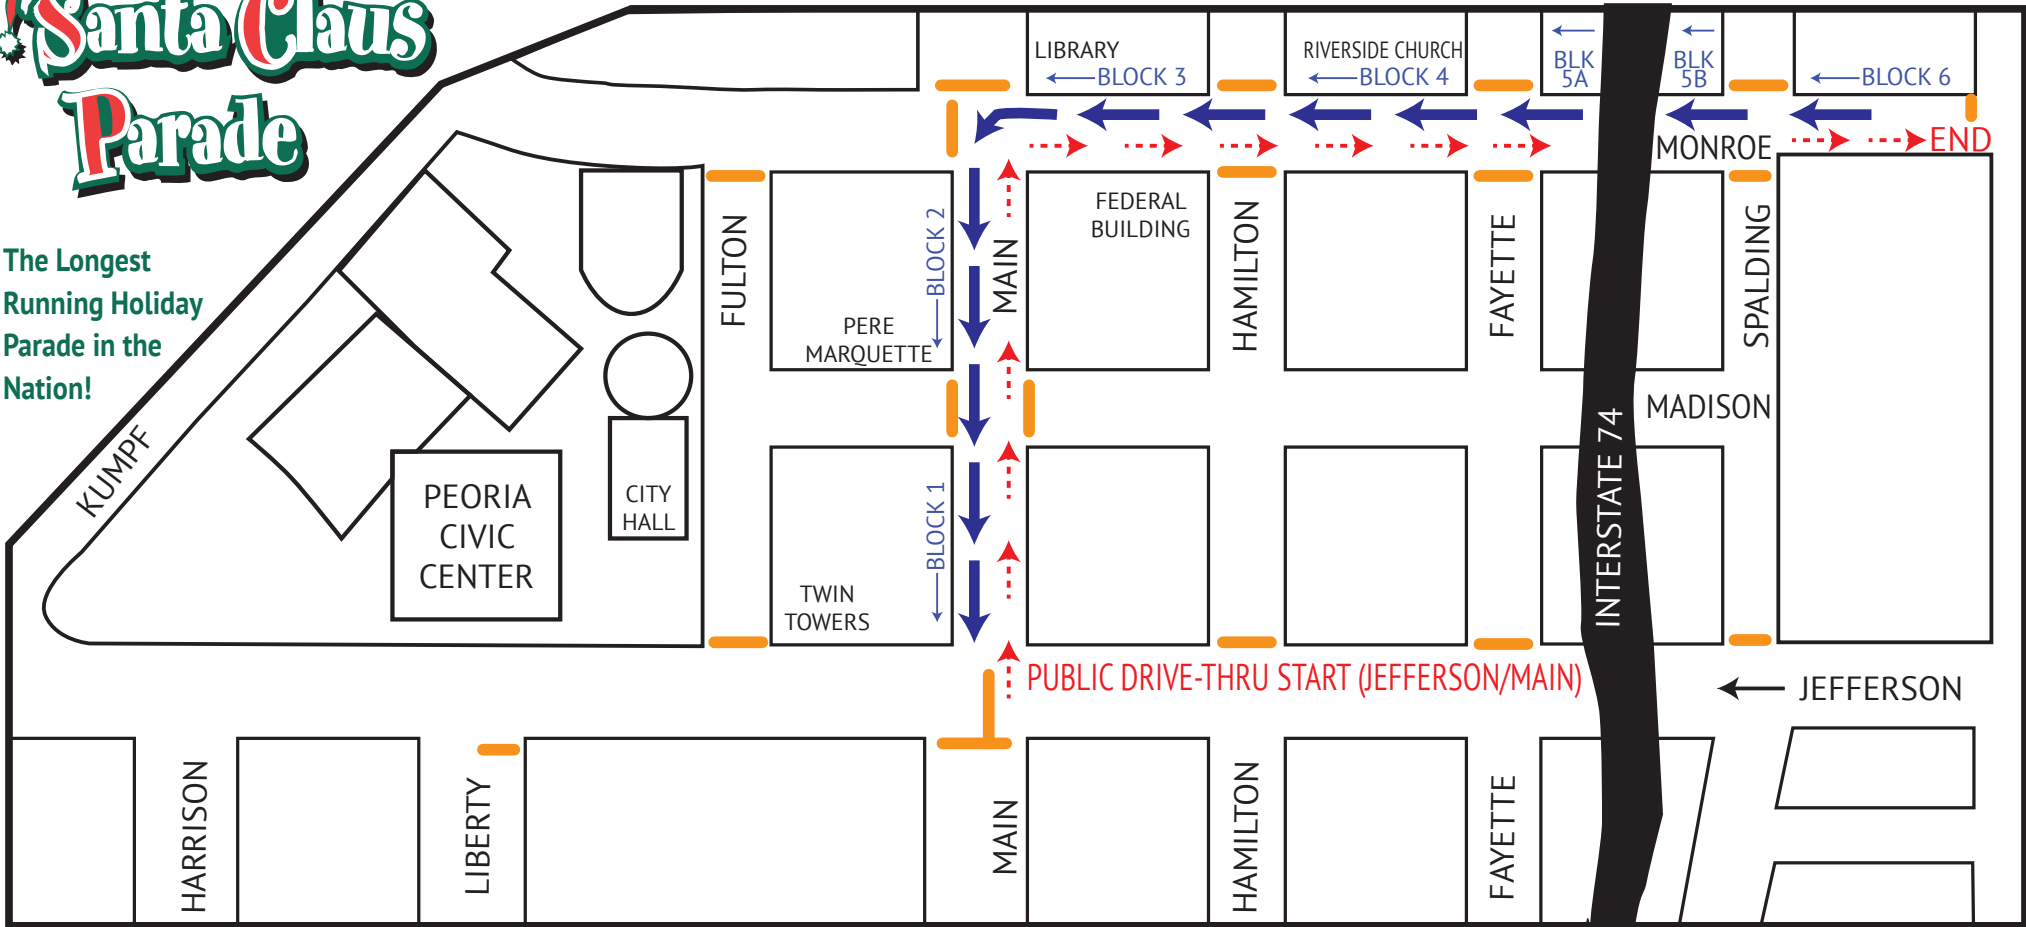

THE 133rd ANNUAL

The Longest Running Holiday Parade in the Nation!

2020 REVERSE/DRIVE-THRU PARADE ROUTE 11.27.20 - 9:00am - 10am (televised at 10:30am)

PARTICIPANT'S - PLEASE NOTE:

Due to COVID-19, this years parade is a reverse/drive-thru parade. Floats will line up directly along the parade route in Block/Unit formation. Please be in position no later than 8:45am. Drivers, please don't leave your vehicle unattended. Between 9am -10am, the public can drive past the stationary floats.

To maintain social distancing, please don't encourage anyone to line up or walk along the staging area to help avoid crowds. Instead, please encourage your family and friends to watch the parade on WMBD-TV. Please don't pass out anything this year and please wear a mask! Thanks for helping to maintain a 133 year tradition.

PARADE ROUTE KEY

- STATIONARY FLOAT STAGING
- PUBLIC DRIVE-THRU ROUTE
- ROAD BLOCKS