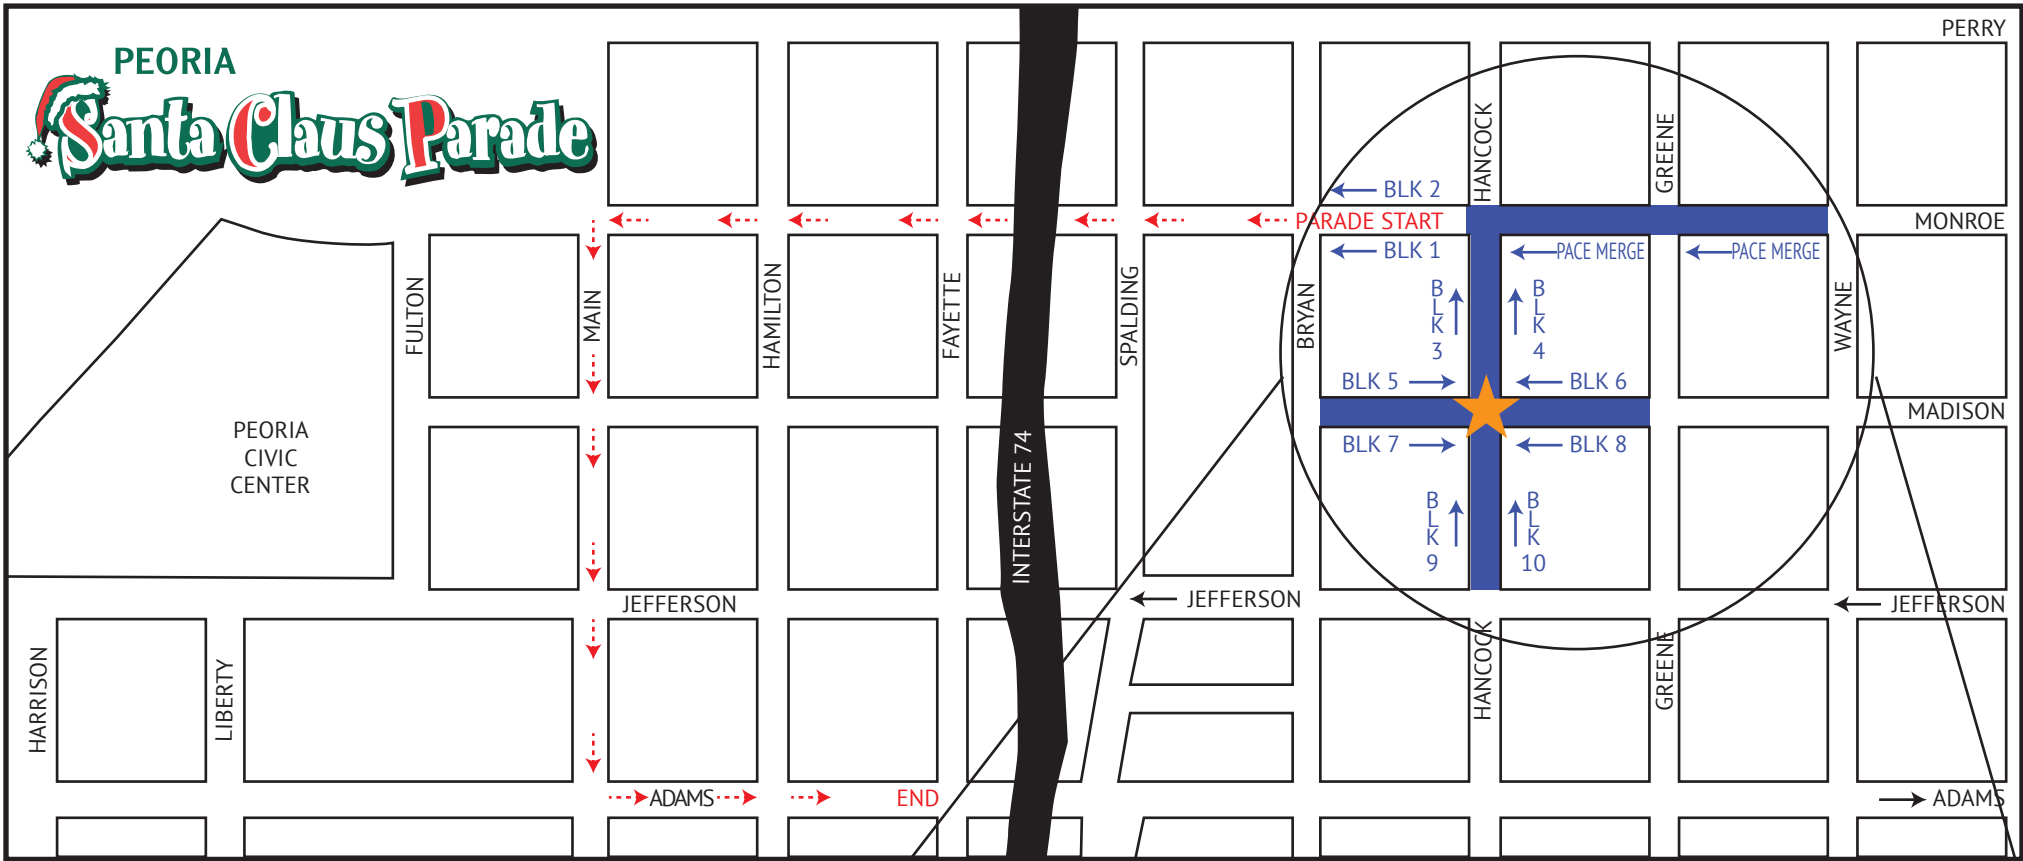

PEORIA Santa Claus Parade

DRIVER'S - PLEASE NOTE:

When arriving at the staging area, please pay attention to which block and unit number you are assigned. The Block # determines which side of the street you are on. The Unit # determines how many units are ahead of you for positioning on that block. Please leave a driver or a phone number with your vehicle in case organizers need to move your position as the block fills.